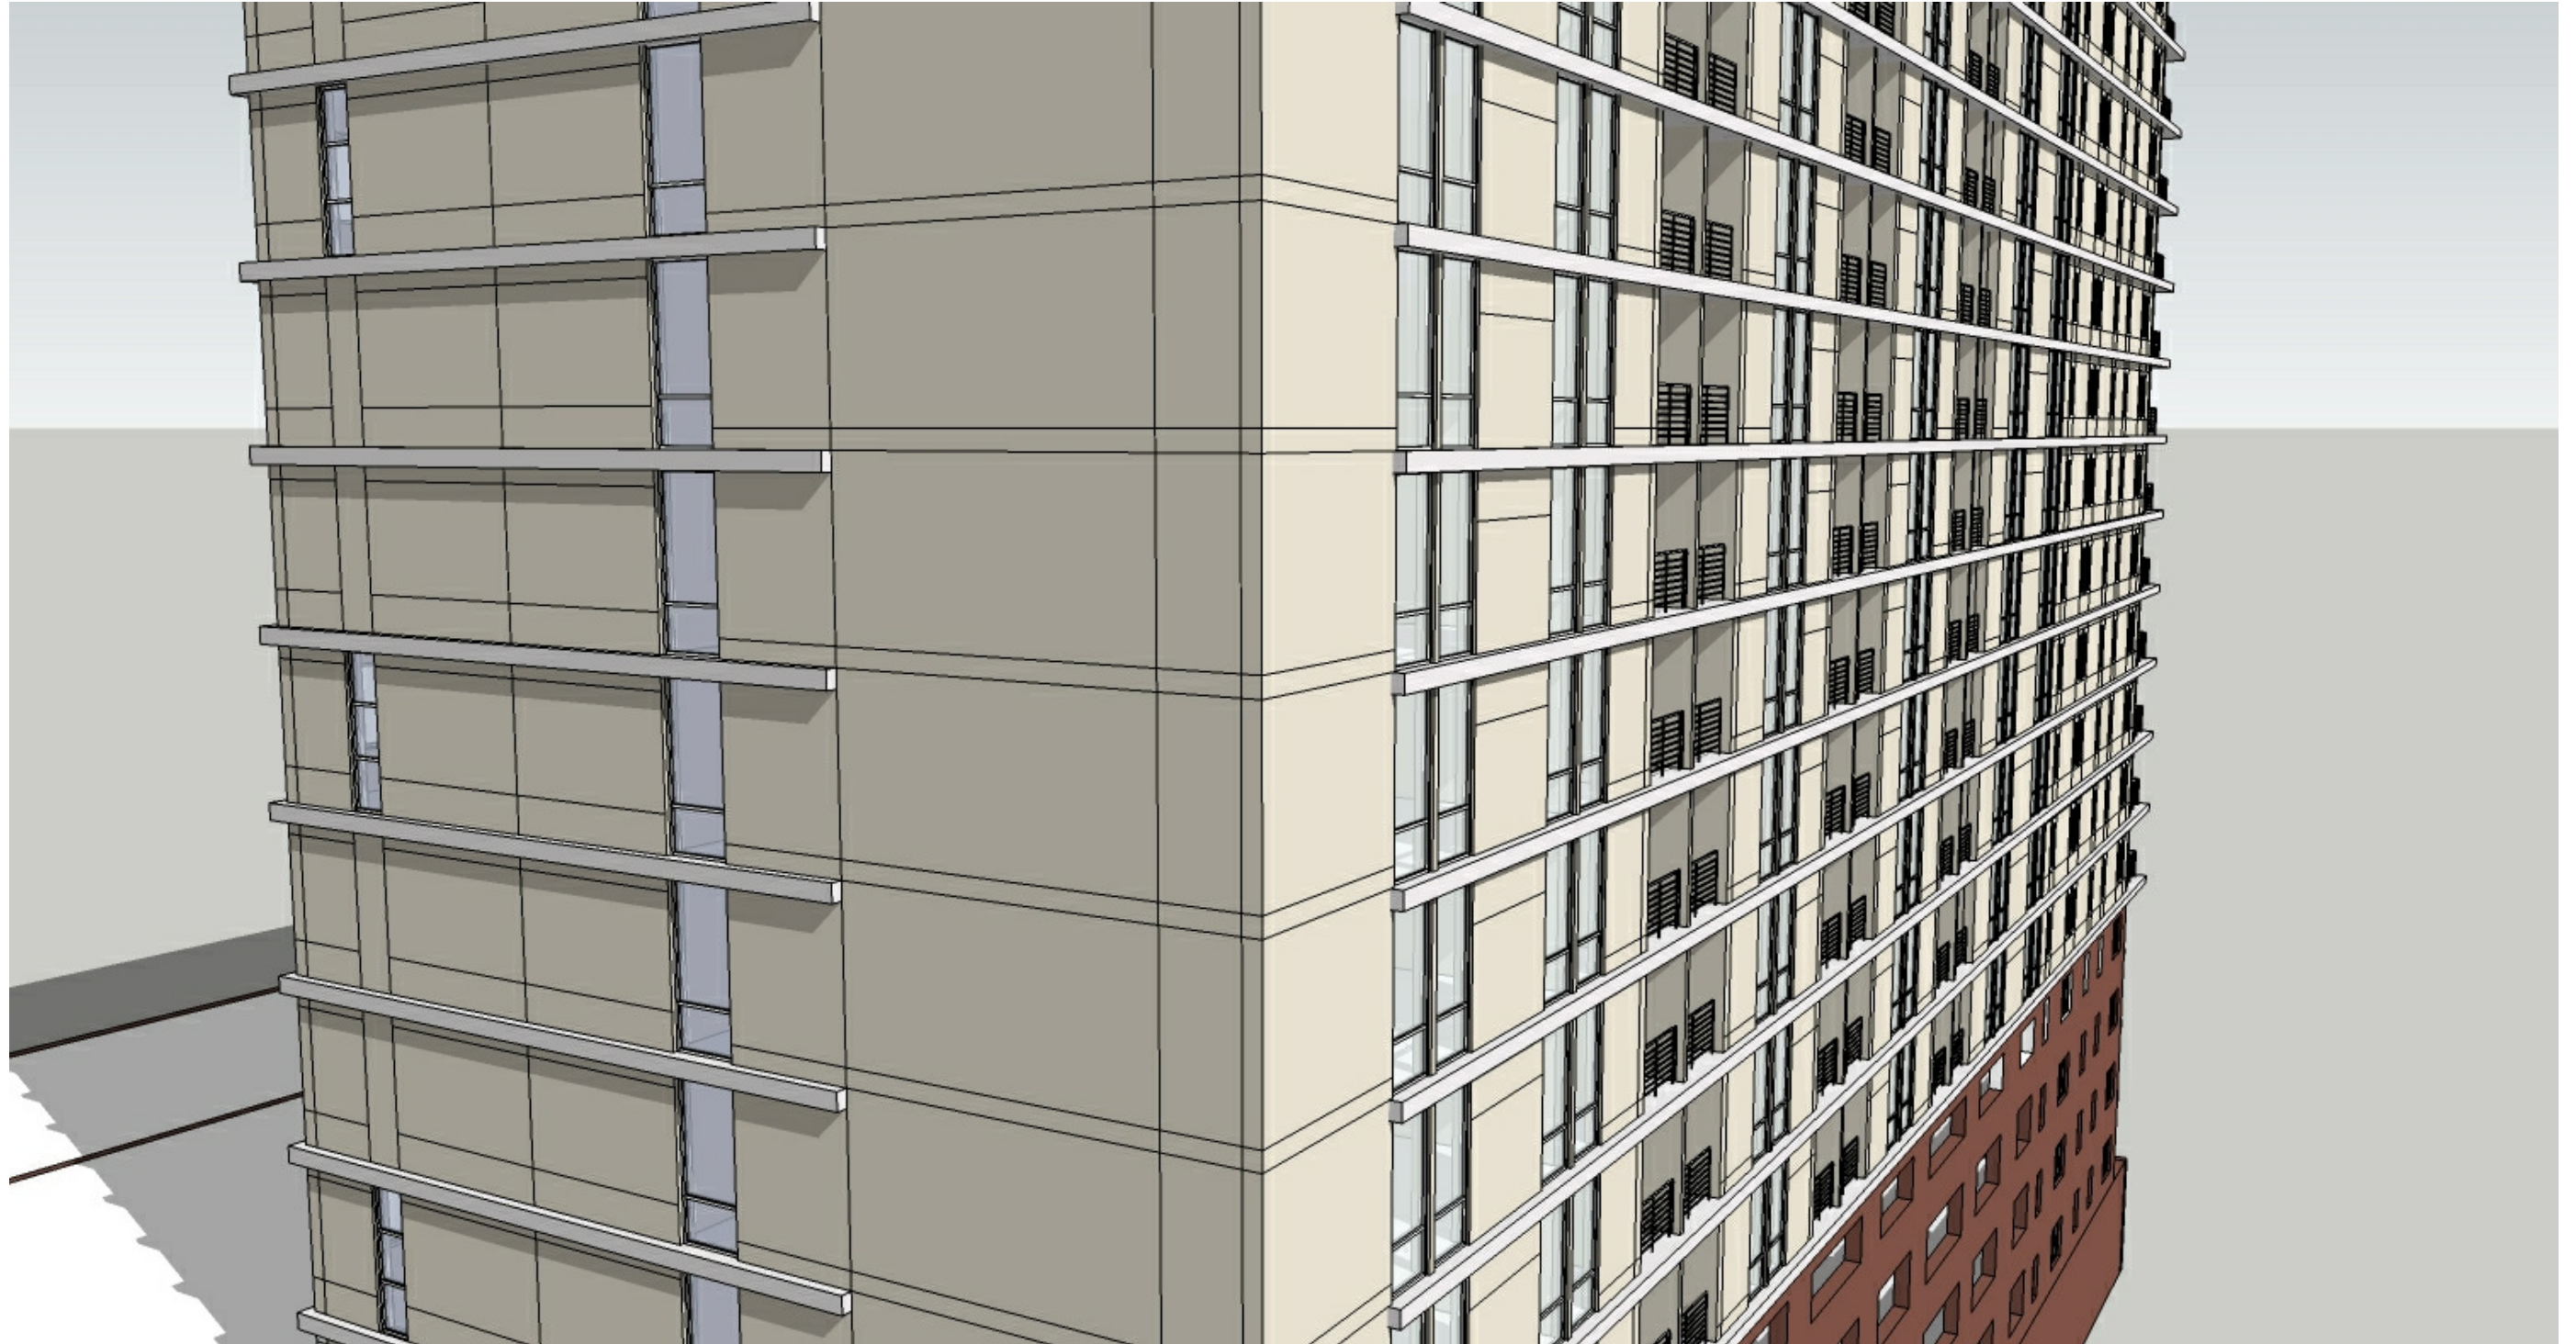

12/6/2011 9:11:35 AM 12345.001

Southwest Tower Perspective

335 WEST NINTH STREET

CONCEPTUAL DESIGN | © 2011 RATIO Architects, Inc.

12.05.11

RATIO