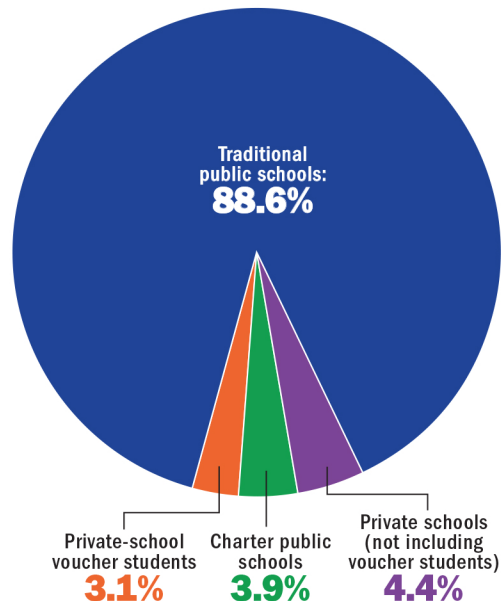

On the rise

The voucher program has grown significantly since it began in the 2011-2012 school year, but growth has leveled off.

Voucher students

Percentage of private-school students using vouchers

Where students are enrolled

About 1.1 million students are enrolled in public and private schools in Indiana. Here's the breakdown in the current school year:

Sources: Indiana Department of Education, IBJ research